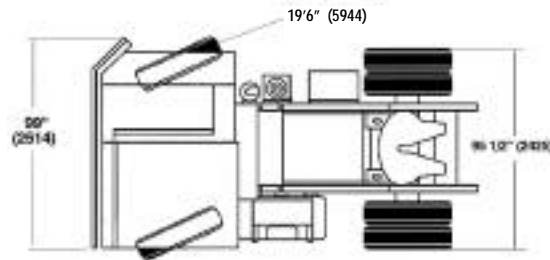

Standard Features

Engine	Cummins 6BTAA 5.9L Elite 173 HP, EPA Industrial Turbo Diesel
Transmission	Allison MD3060 Electronic Automatic
Front Axle	Eaton E1462I 14,600 lb.
Rear Axle	Eaton D-94, 19.03:1 Ratio, Planetary Reduction, 77,000 lbs. Terminal Rating
Wheelbase	116"
Steering	Hydrostatic, Power
Fifth Wheel	Holland FW2870, 100,000 lb.
Lift Cylinders	5", 70,000 lb. Hydraulic
Tires	11 X 22.5 16 Ply
Exhaust	Vertical
Paint	Cab White, Frame Black, Rims White

Cab Features

VISTA IIE 60, Comfort Cab
Electric Cab Tilt
Seat Belt
Electronic Back-up Alarm
Tinted Glass
Level Sweep-out Cab Floor
Gauges: Air, Fuel, Hour, Volt, Temp and Oil
Back-lit Instrument Panel with DOT Icons
High Strength Metal Dash
w/Printed Circuit Board
Insulated Firewall Covering (engine side)
45,000 BTU Heater/Defroster/Fresh Air
Overhead Storage Compartment
Pop Open Vent (front quarter panel)
Electric Windshield Wipers
Air Intake Restriction Indicator (Engine Mount)

Frame Features

ASTM A529 12" X 3" Preformed Structural Steel
RBM 4,500,160 In. Lbs.
50 Degree Tapered Bumper and Deck
50 Gallon Rectangular Fuel Tank
Front Tow Hooks
(2) G31, 600CCA, Low Maintenance Batteries
3 Tank, FMVSS Style Split Brake System
Rear Frame Rails Extend Beyond Crossmember
Automatic Slack Adjusters

TJ9000 Off Road

Some items shown represent optional equipment. Due to ongoing Engineering improvements, Capacity reserves the right to make changes without notification. Capacity is a subsidiary of Collins Industries, Inc.

Distributed by:

Capacity of Texas, Inc. • 401 Capacity Drive • Longview, Texas 75604-5341
1-800-323-0135 • www.capacitytexas.com