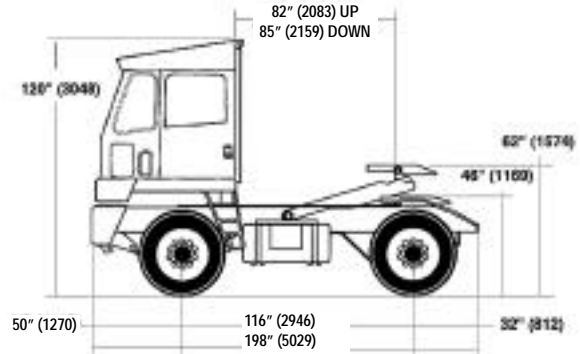

Standard Features

Engine	Cummins 6BTAA 5.9L Elite 173 HP, EPA Industrial Turbo Diesel
Transmission	Allison MD3060 Electronic Automatic
Front Axle	Eaton E1462I 14,600 lb.
Rear Axle	Eaton D-94, 19.03:1 Ratio, Planetary Reduction, 77,000 lbs. Terminal Rating
Wheelbase	116"
Steering	Hydrostatic, Power
Fifth Wheel	Holland FW2870, 100,000 lb.
Lift Cylinders	5", 70,000 lb. Hydraulic
Tires	11 X 22.5 16 Ply
Exhaust	Vertical
Paint	Cab White, Frame Black, Rims White

Cab Features

VISTA IIE 60, Comfort Cab
Electric Cab Tilt
Seat Belt
Electronic Back-up Alarm
Tinted Glass
Level Sweep-out Cab Floor
Gauges: Air, Fuel, Hour, Volt, Temp and Oil
Back-lit Instrument Panel with DOT Icons
High Strength Metal Dash
w/Printed Circuit Board
Insulated Firewall Covering (engine side)
45,000 BTU Heater/Defroster/Fresh Air
Overhead Storage Compartment
Pop Open Vent (front quarter panel)
Electric Windshield Wipers
Air Intake Restriction Indicator (Engine Mount)

Frame Features

ASTM A529 12" X 3" Preformed Structural Steel
RBM 4,500,160 In. Lbs.
50 Degree Tapered Bumper and Deck
50 Gallon Rectangular Fuel Tank
Front Tow Hooks
(2) G31, 600CCA, Low Maintenance Batteries
3 Tank, FMVSS Style Split Brake System
Rear Frame Rails Extend Beyond Crossmember
Automatic Slack Adjusters

TJ9000 Off Road

Some items shown represent optional equipment. Due to ongoing Engineering improvements, Capacity reserves the right to make changes without notification. Capacity is a subsidiary of Collins Industries, Inc.

Distributed by:

Capacity of Texas, Inc. • 401 Capacity Drive • Longview, Texas 75604-5341
1-800-323-0135 • www.capacitytexas.com