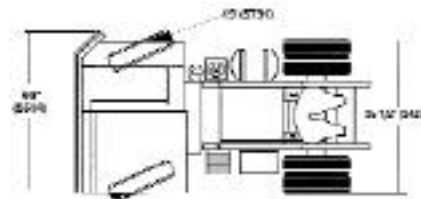

Standard Features

Engine	Cummins 6B5.9LLPG-195 HP EPA Highway Turbo
Transmission	Allison MD-3560P Automatic
Front Axle	Eaton E1320I, 12,000 lb.
Rear Axle	Eaton 23082P, 9.08:1, 30,000 lb.
Wheelbase	118"
Steering	Hydrostatic, Power
Fifth Wheel	Holland FW35, 70,000 lb.
Lift Cylinders	5", 70,000 lb. Hydraulic
Tires	11 X22.5 16 Ply
Exhaust	Vertical
Paint	Cab White, Frame Black, Rims White

Cab Features

- VISTA IIE60, Comfort Cab
- Electric Cab Tilt
- Seat Belt
- Electronic Back-up Alarm
- Tinted Glass
- Level Sweep-out Cab
- Gauges: Air, Fuel, Hour, Volt, Temp, and Oil
- Air Intake Restriction Indicator (Engine Mount)
- Back-lit Instrumentation w/DOT Icons
- High Strength Metal Dash
  w/Printed Circuit Board
- Insulated Firewall Covering (engine side)
- 45,000 BTU Heater/Defroster/Fresh Air
- Overhead Storage Compartment
- Overhead Reading Lamp
- Pop Open Vent (front quarter panel)
- Electric Windshield Wiper

Frame Features

- ASTMA529, 12" X 3" Preformed Structural Steel
  RBM4, 248,960 In. Lbs.
- 50 Degree Tapered Bumper and Deck
- 46.7 Gallon Round Fuel Tank
- Front Tow Hooks
- (2)G31, 600CCA Low Maintenance Batteries

DOT Alternate Fuel Units Available

TJ5000 Alternative Fuel

Distributed by:

Capacity of Texas, Inc. • 401 Capacity Drive • Longview, Texas 75604-5341
1-800-353-5138 • www.capacitytexas.com

2/02 5000 LPG