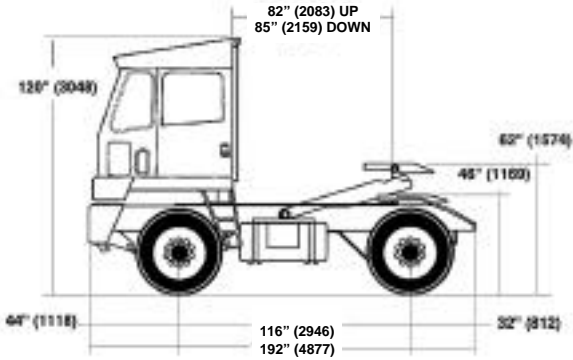

TJ5000 Off Road

Standard Features

Engine	Cummins 6BTAA 5.9L Elite 153 HP, EPA Industrial Turbo Diesel
Transmission	Allison MD3060 Electronic Automatic
Front Axle	Eaton E1322I, 12,000 lb.
Rear Axle	Eaton 23082P, 9.08:1, 30,000 lb.
Wheelbase	116"
Steering	Hydrostatic, Power
Fifth Wheel	Holland FW35, 70,000 lb.
Lift Cylinders	5", 70,000 lb. Hydraulic
Tires	11 X 22.5 16 Ply
Exhaust	Vertical
Paint	Cab White, Frame Black, Rims White

Frame Features

- ASTM A529 12" X 3" Preformed Structural Steel
RBM 4,248,960 In. Lbs.
- 50 Degree Tapered Bumper and Deck
- 50 Gallon Rectangular Fuel Tank
- Front Tow Hooks
- (2) G31, 600CCA, Low Maintenance Batteries
- 3 Tank, FMVSS Style Split Brake System
- Rear Frame Rail Extends Beyond Crossmember
- Automatic Slack Adjusters