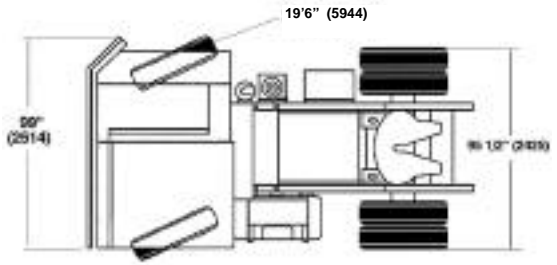

TJ5000 Off Road

Standard Features

Engine	Cummins 6BTAA 5.9L Elite 153 HP, EPA Industrial Turbo Diesel
Transmission	Allison MD3060 Electronic Automatic
Front Axle	Eaton E1322I, 12,000 lb.
Rear Axle	Eaton 23082P, 9.08:1, 30,000 lb.
Wheelbase	116"
Steering	Hydrostatic, Power
Fifth Wheel	Holland FW35, 70,000 lb.
Lift Cylinders	5", 70,000 lb. Hydraulic
Tires	11 X 22.5 16 Ply
Exhaust	Vertical
Paint	Cab White, Frame Black, Rims White

Frame Features

- ASTM A529 12" X 3" Preformed Structural Steel
RBM 4,248,960 In. Lbs.
- 50 Degree Tapered Bumper and Deck
- 50 Gallon Rectangular Fuel Tank
- Front Tow Hooks
- (2) G31, 600CCA, Low Maintenance Batteries
- 3 Tank, FMVSS Style Split Brake System
- Rear Frame Rail Extends Beyond Crossmember
- Automatic Slack Adjusters